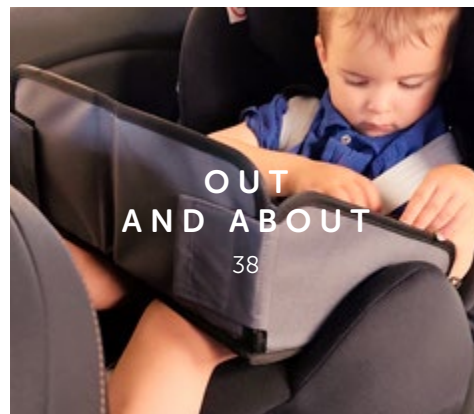

SLEEP

A complete range of products for baby's comfort and well-being during sleep