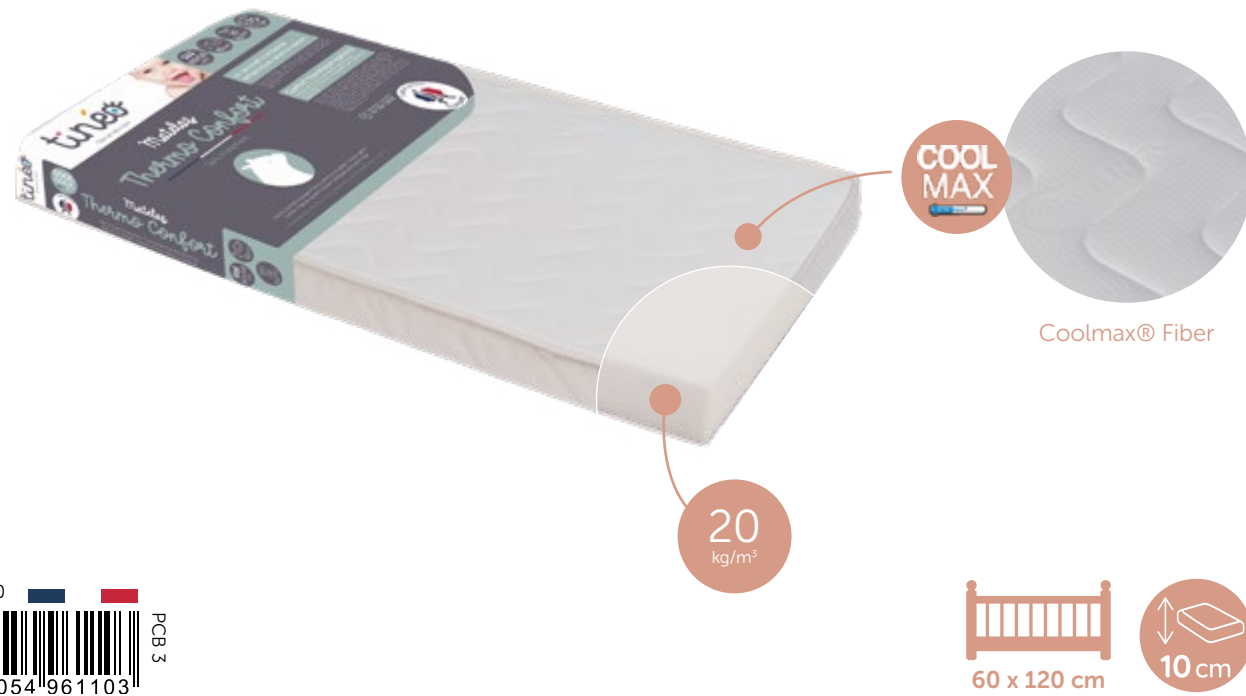

SLEEP

A complete range of products for baby's comfort and well-being during sleep

To ensure safe sleep for your baby, our mattresses are...

✔ Meets the NF EN 16890 standard

MATRESSES	ESSENTIAL COMFORT	SEASONAL	FUN COMFORT	THERMO COMFORT	COMFORT XXL	GROWTH
60x120 cm	●	●	●	●	●	●
70x140 cm		●				
THICKNESS	8 cm	10 cm	8 cm	10 cm	15 cm	12 cm
DENSITY	20 kg/m ³	20 kg/m ³	20 kg/m ³	20 kg/m ³	20 kg/m ³	20 kg/m ³ 24 kg/m ³

Essential Comfort Mattress

NEW

A basic essential with the best value for money to equip baby.

Seasonal Mattress

Two adaptable sides depending on the temperature.

Fun Comfort Mattress

NEW

A fun design and ultra-soft cotton for peaceful nights.

Thermo Comfort Mattress

Coolmax® fiber wicks away moisture for better sleeping comfort.

XXL Comfort Mattress

XXL comfort for a restful sleep.

Growth Mattress

The mattress that grows with your baby.

Folding Mattress

60x120
cm

4
cm

Full mosquito net for bed

Fits 60 x 120 cm and 70 x 140 cm beds, as well as travel cots.

60x120
cm

70x140
cm

Easy access with zipper

Provides full protection
against mosquitoes