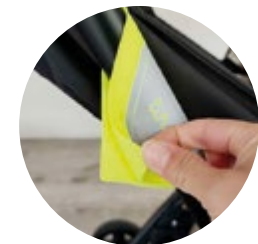

Hook-and-loop fastening