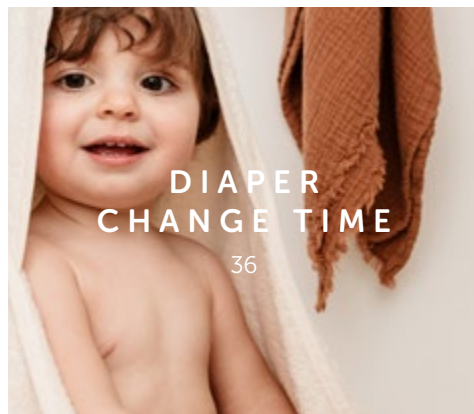

SLEEP

A complete range of products for baby's comfort and well-being during sleep