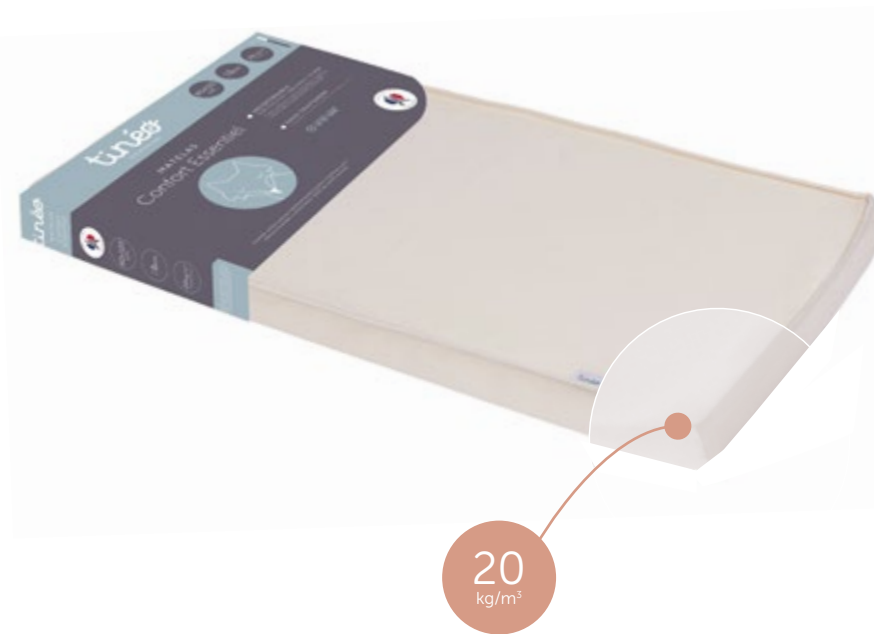

SLEEP

A complete range of products for baby's comfort and well-being during sleep

To ensure safe sleep for your baby, our mattresses are...

✔ Meets the NF EN 16890 standard

MATRESSES	ESSENTIAL COMFORT	SEASONAL	FUN COMFORT	THERMO COMFORT	COMFORT XXL	GROWTH
60x120 cm	●	●	●	●	●	●
70x140 cm		●				
THICKNESS	8 cm	10 cm	8 cm	10 cm	15 cm	12 cm
DENSITY	20 kg/m ³	20 kg/m ³	20 kg/m ³	20 kg/m ³	20 kg/m ³	20 kg/m ³ 24 kg/m ³

Essential Comfort Mattress

NEW

A basic essential with the best value for money to equip baby.

Seasonal Mattress

Two adaptable sides depending on the temperature.

Fun Comfort Mattress

NEW

A fun design and ultra-soft cotton for peaceful nights.