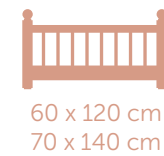

Seasonal Mattress

Two adaptable sides depending on the temperature.