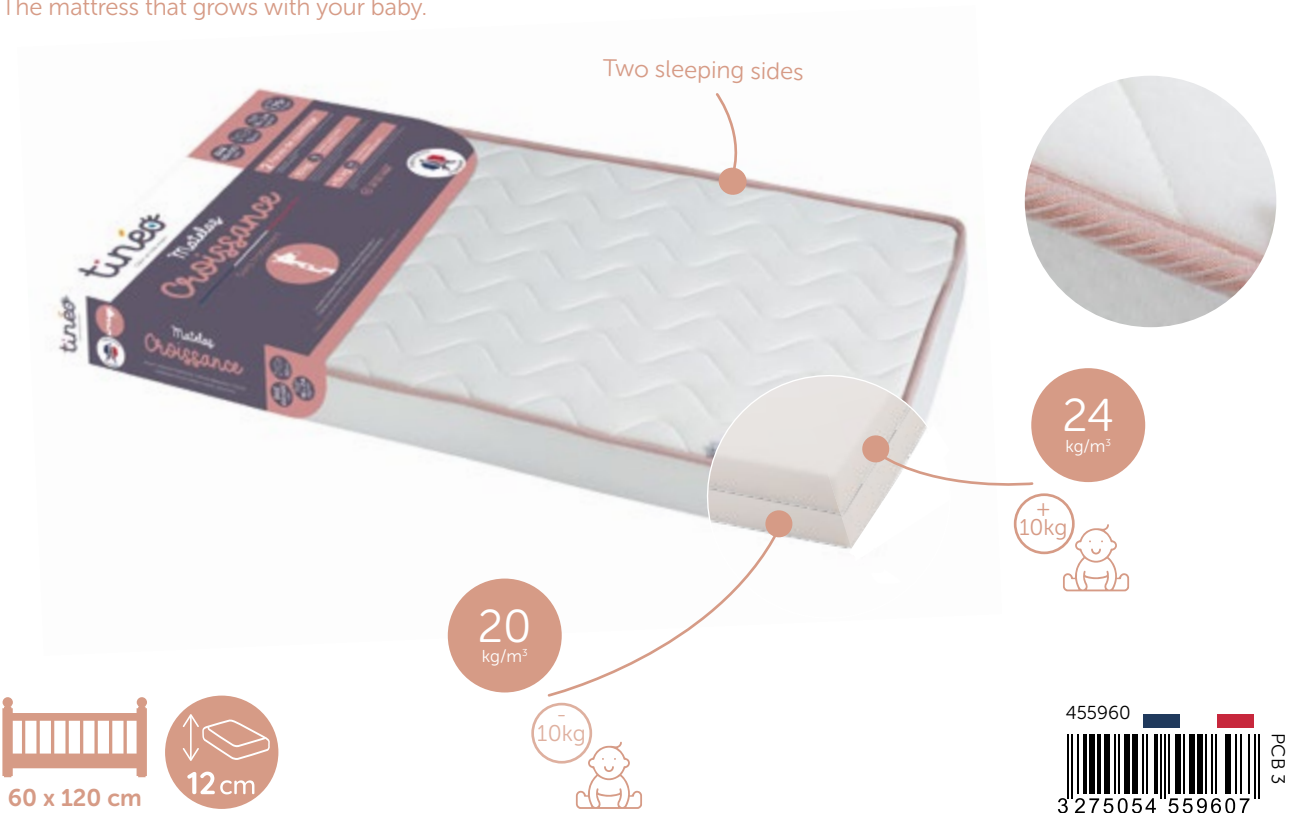

Essential Comfort Mattress

NEW

A basic essential with the best value for money to equip baby.

Seasonal Mattress

Two adaptable sides depending on the temperature.

Fun Comfort Mattress

NEW

A fun design and ultra-soft cotton for peaceful nights.

Thermo Comfort Mattress

Coolmax® fiber wicks away moisture for better sleeping comfort.

XXL Comfort Mattress

XXL comfort for a restful sleep.

Growth Mattress

The mattress that grows with your baby.

Folding Mattress

60x120
cm

4
cm

Full mosquito net for bed

Fits 60 x 120 cm and 70 x 140 cm beds, as well as travel cots.

60x120
cm

70x140
cm

Easy access with zipper

Provides full protection
against mosquitoes