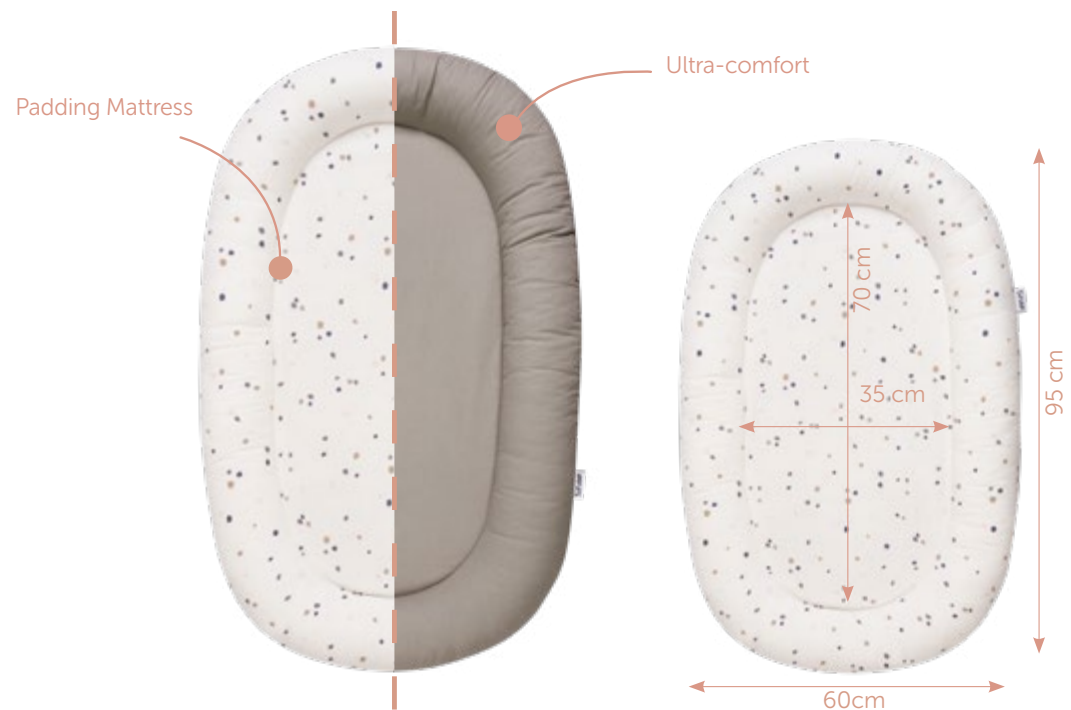

575580

PCB 4

Bed reducer

From 0 to 6 months.

Padding Mattress

Ultra-comfort

60x95
cm

REVERSIBLE

Pois-Gris - 705740

Sleep Cocoon

From 0 to 3 months. Ergonomic sleeping support. Adaptable, grows with your baby.

58x40
cm

Pillow

10° incline

Removable adjustable components

Aids digestion