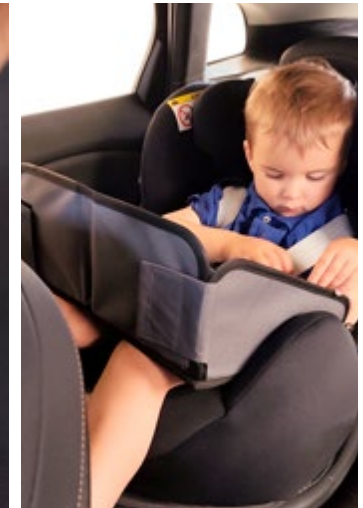

PCB 6

Anti-UV Car Seat Protection

Universal

Reflects sunlight and keeps the car seat cool

UPF 50+ UV protection

Elasticated base

406112

PCB 6

Car Travel Tray

NEW

35x28 cm
15cm

From 18 months. A dedicated activity space for your child during trips.

Rigid tray & raised edges

Storage compartments

Adjustable fastening straps

Nomadic format: folds up for minimal bulk