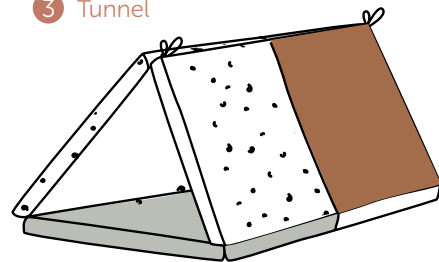

1. 3 Tunnel

Maxi Little Farmer
565760

PCB 2