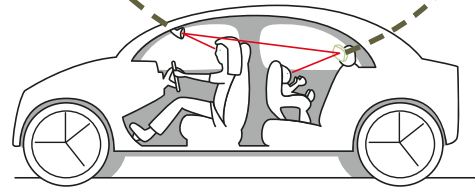

Universal use,
fits most supports:
strollers, bikes, backpacks...

406164

PCB 6

Car mirror

24x17 cm

Adjustable Straps

Additional Security for Parents

360°