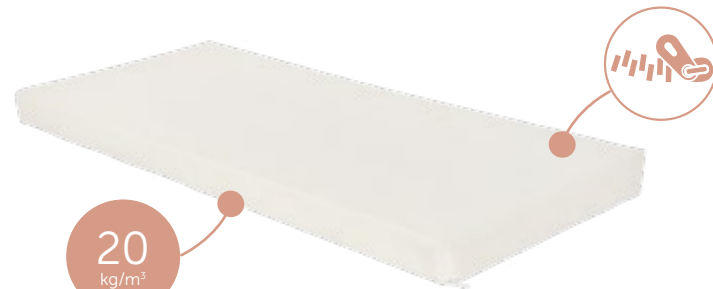

Baby Wedge

From 0 to 3 months. 2-in-1 baby baby wedge & plush.

Cloudy - 276020

PCB 4

Cradle Mattress

20
kg/m³

40x80
cm

5 cm

Pois-Gris - 705740

Sleep Cocoon

From 0 to 3 months. Ergonomic sleeping support. Adaptable, grows with your baby.

58x40
cm

Pillow

10° incline

Removable adjustable components

Aids digestion