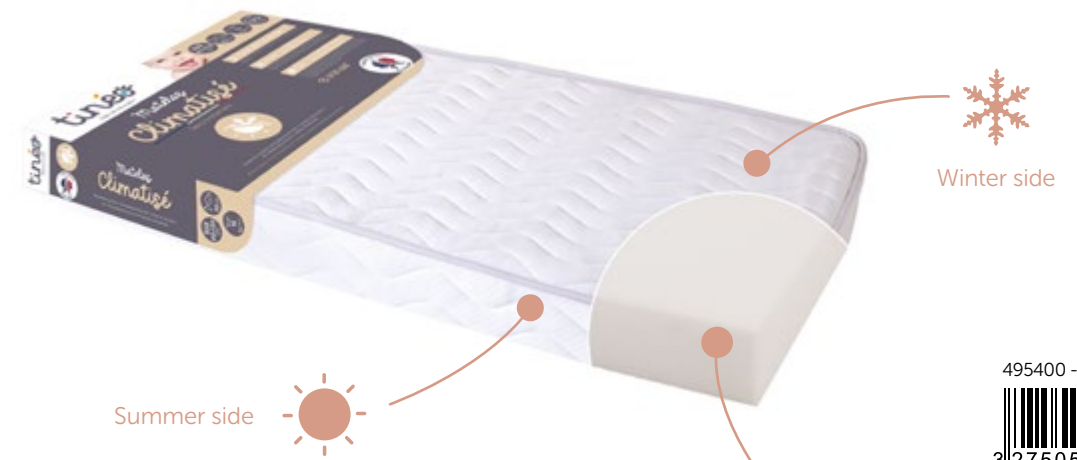

SLEEP

A complete range of products for baby's comfort and well-being during sleep

To ensure safe sleep for your baby, our mattresses are...

✔ Meets the NF EN 16890 standard

MATRESSES	ESSENTIAL COMFORT	SEASONAL	FUN COMFORT	THERMO COMFORT	COMFORT XXL	GROWTH
60x120 cm	●	●	●	●	●	●
70x140 cm		●				
THICKNESS	8 cm	10 cm	8 cm	10 cm	15 cm	12 cm
DENSITY	20 kg/m ³	20 kg/m ³	20 kg/m ³	20 kg/m ³	20 kg/m ³	20 kg/m ³ 24 kg/m ³

Essential Comfort Mattress

NEW

A basic essential with the best value for money to equip baby.

Seasonal Mattress

Two adaptable sides depending on the temperature.

Fun Comfort Mattress

NEW

A fun design and ultra-soft cotton for peaceful nights.

Thermo Comfort Mattress

Coolmax® fiber wicks away moisture for better sleeping comfort.

XXL Comfort Mattress

XXL comfort for a restful sleep.

Growth Mattress

The mattress that grows with your baby.

Folding Mattress

60x120
cm

4
cm

Full mosquito net for bed

Fits 60 x 120 cm and 70 x 140 cm beds, as well as travel cots.

60x120
cm

70x140
cm

Easy access with zipper

Provides full protection
against mosquitoes